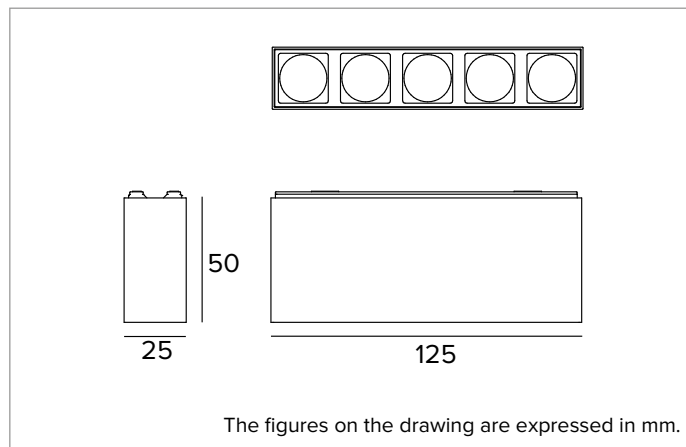

SOURCE

Hugh efficiency Ra90 LED Emitter.

Energy efficiency class: F

Nominal power: 7,3W

Nominal flux: 674lm

Colour rendering index: 90

Rf: 91.4

Rg: 103.9

CCT nominal: 3500K

SDCM: 2

Lifetime (L80/B10): >50000h tq +25°C

ILLUMINOTECHNICAL CHARACTERISTICS

The medium wide flood optical system has acrylic lenses and a black polycarbonate frame. The light is suitable for installation in work environments UGR<19 (EN12464-1).

Optic: LENS

Beam angles: MWFL

Optical efficiency: 72%

Fixture flux: 487lm

Luminous efficacy: 59lm/W

Photobiological safety: Compliant with RG1 low risk group

MECHANICAL CHARACTERISTICS

White painted die-cast aluminium body. Multiple fixed light, 125x25mm.

Colour and finish: Plaster white

Dimensions: 25x125mm

Weight: 0.13Kg

Version: 5X DIGITAL DIMMING

Degree of protection: IP20

ELECTRICAL CHARACTERISTICS

Fixture Power: 8W

Power supply: 48Vdc

Insulation Class: CLASS 3

Class F: YES

Ambient temperature: 0°C / +25°C

INSTALLATION

Extremely rapid, versatile and simple mechanical and electrical coupling system using magnets which support the fixture on the Power Track and feed power inside the fixture on all versions.

NOTES

Digital Dimming version. 110-277Vac version available on request.

WARRANTY

5 years.

Due to the technological evolution of the electronic components, the data provided may be updated, and as such, confirmation must be requested during the order process.

Luminous flux and power supply have +/-10% tolerances with respect to the indicated value. tq +25°C (CIE 121).

We reserve the right to make technical changes.

Targetti Sankey S.r.l.
Via Pratese, 164
50145 Firenze - Italy
Tel: +39 055 37911
targetti.com
targetti@targetti.com

CCIAA Firenze
Share Capital:
€ 500.000,00
VAT N. (IT):
01537660480
R.E.A: FI-275656

TARGETTI